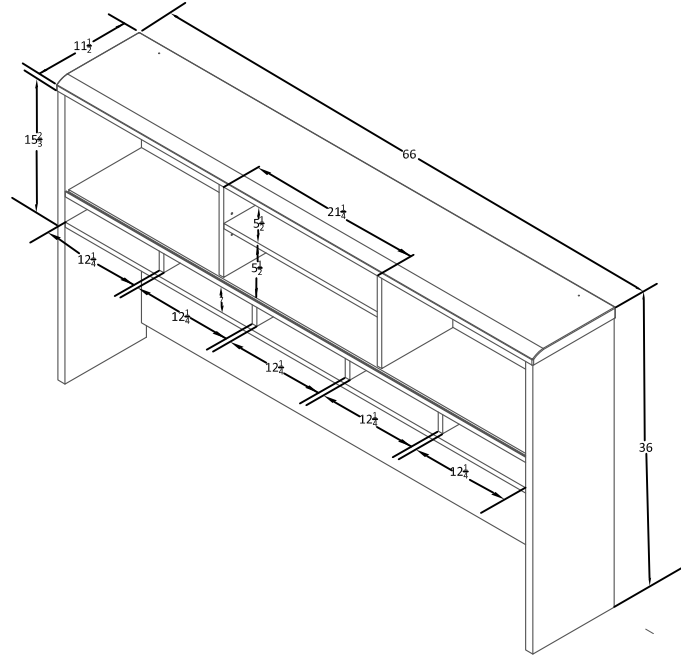

Hutch

Model Number: 9909XXX

OVERALL PRODUCT SIZE(in inches)

Cabinet: 66" (W)* 11½" (D)* 36" (H)

Unit Net Weight: 102.2lbs (46.38kg)

MAXIMUM WEIGHT CAPACITIES